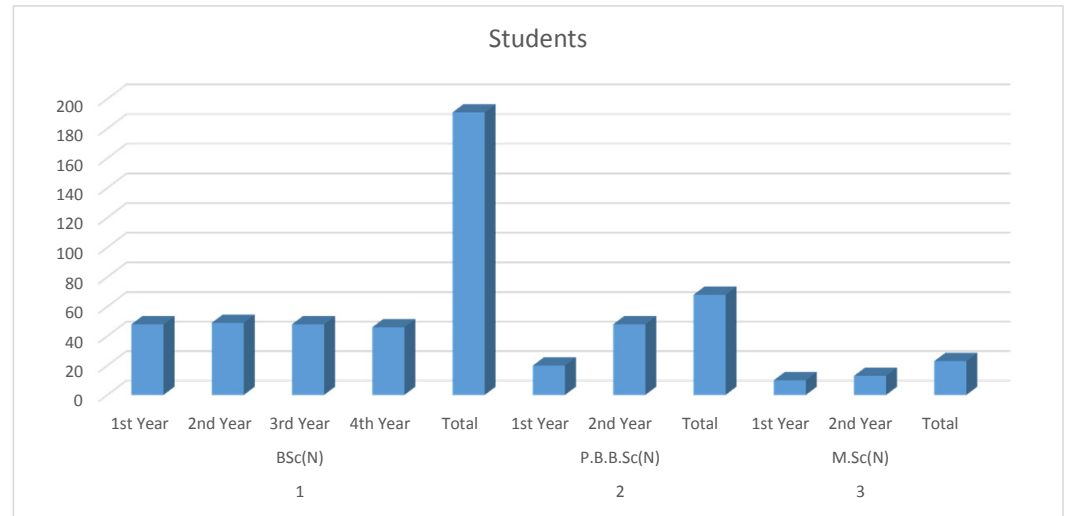

Academic Students Details 2019

Sr.No	Faculty	Batch	Students
1	BSc(N)	1st Year	48
		2nd Year	49
		3rd Year	48
		4th Year	46
		Total	191
2	P.B.B.Sc(N)	1st Year	20
		2nd Year	48
		Total	68
3	M.Sc(N)	1st Year	10
		2nd Year	13
		Total	23