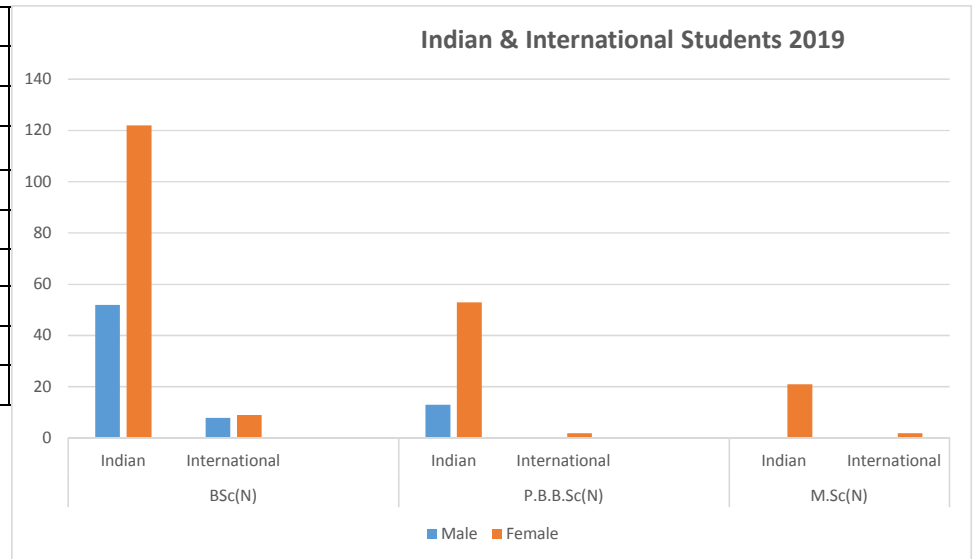

Academic Students Details 2019

Sr.No	Faculty	Batch	Students
1	BSc(N)	1st Year	48
		2nd Year	49
		3rd Year	48
		4th Year	46
		Total	191
2	P.B.B.Sc(N)	1st Year	20
		2nd Year	48
		Total	68
3	M.Sc(N)	1st Year	10
		2nd Year	13
		Total	23

Indian & International Students 2019

Sr.No	Faculty		Male	Female	Total
1	BSc(N)	Indian	52	122	174
		International	8	9	17
					191
2	P.B.B.Sc(N)	Indian	13	53	66
		International	0	2	2
					68
3	M.Sc(N)	Indian	0	21	21
		International	0	2	2
					23